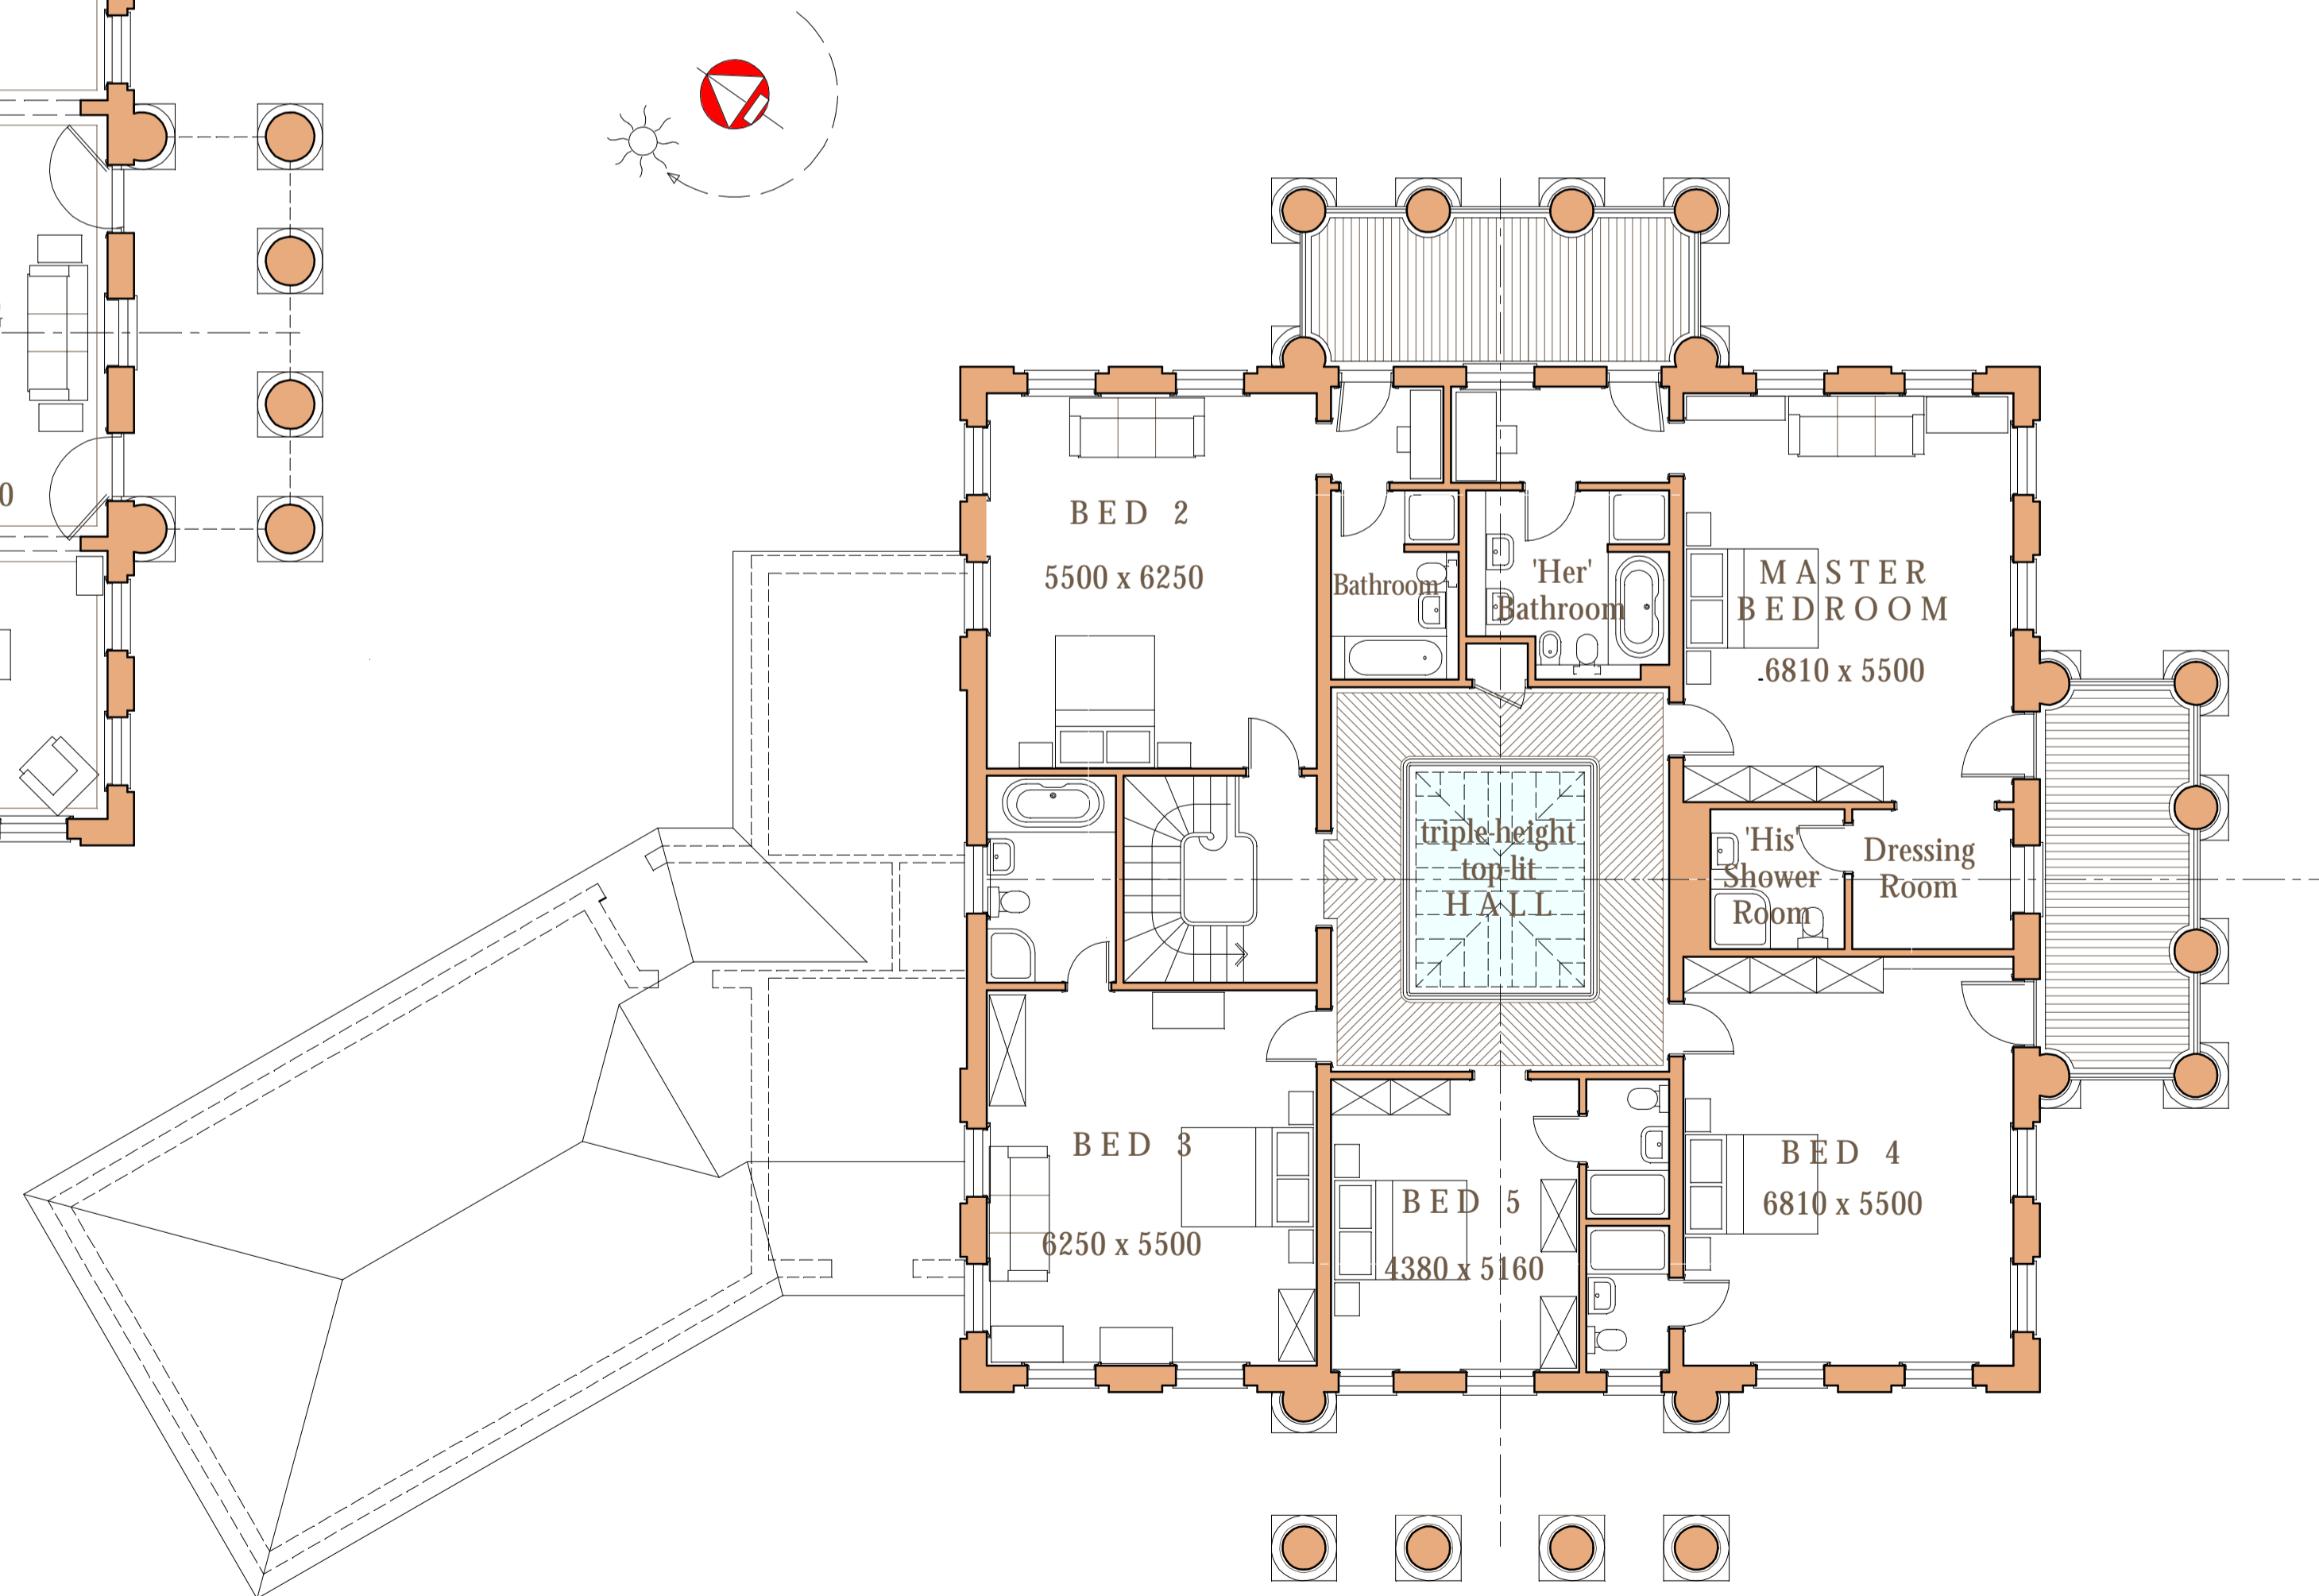

SOUTH WEST ELEVATION

This, designed in 2011, is one of three houses on a seventeen acre site, on the banks of a small lake near Virginia Water.

GROUND FLOOR PLAN

FIRST FLOOR PLAN