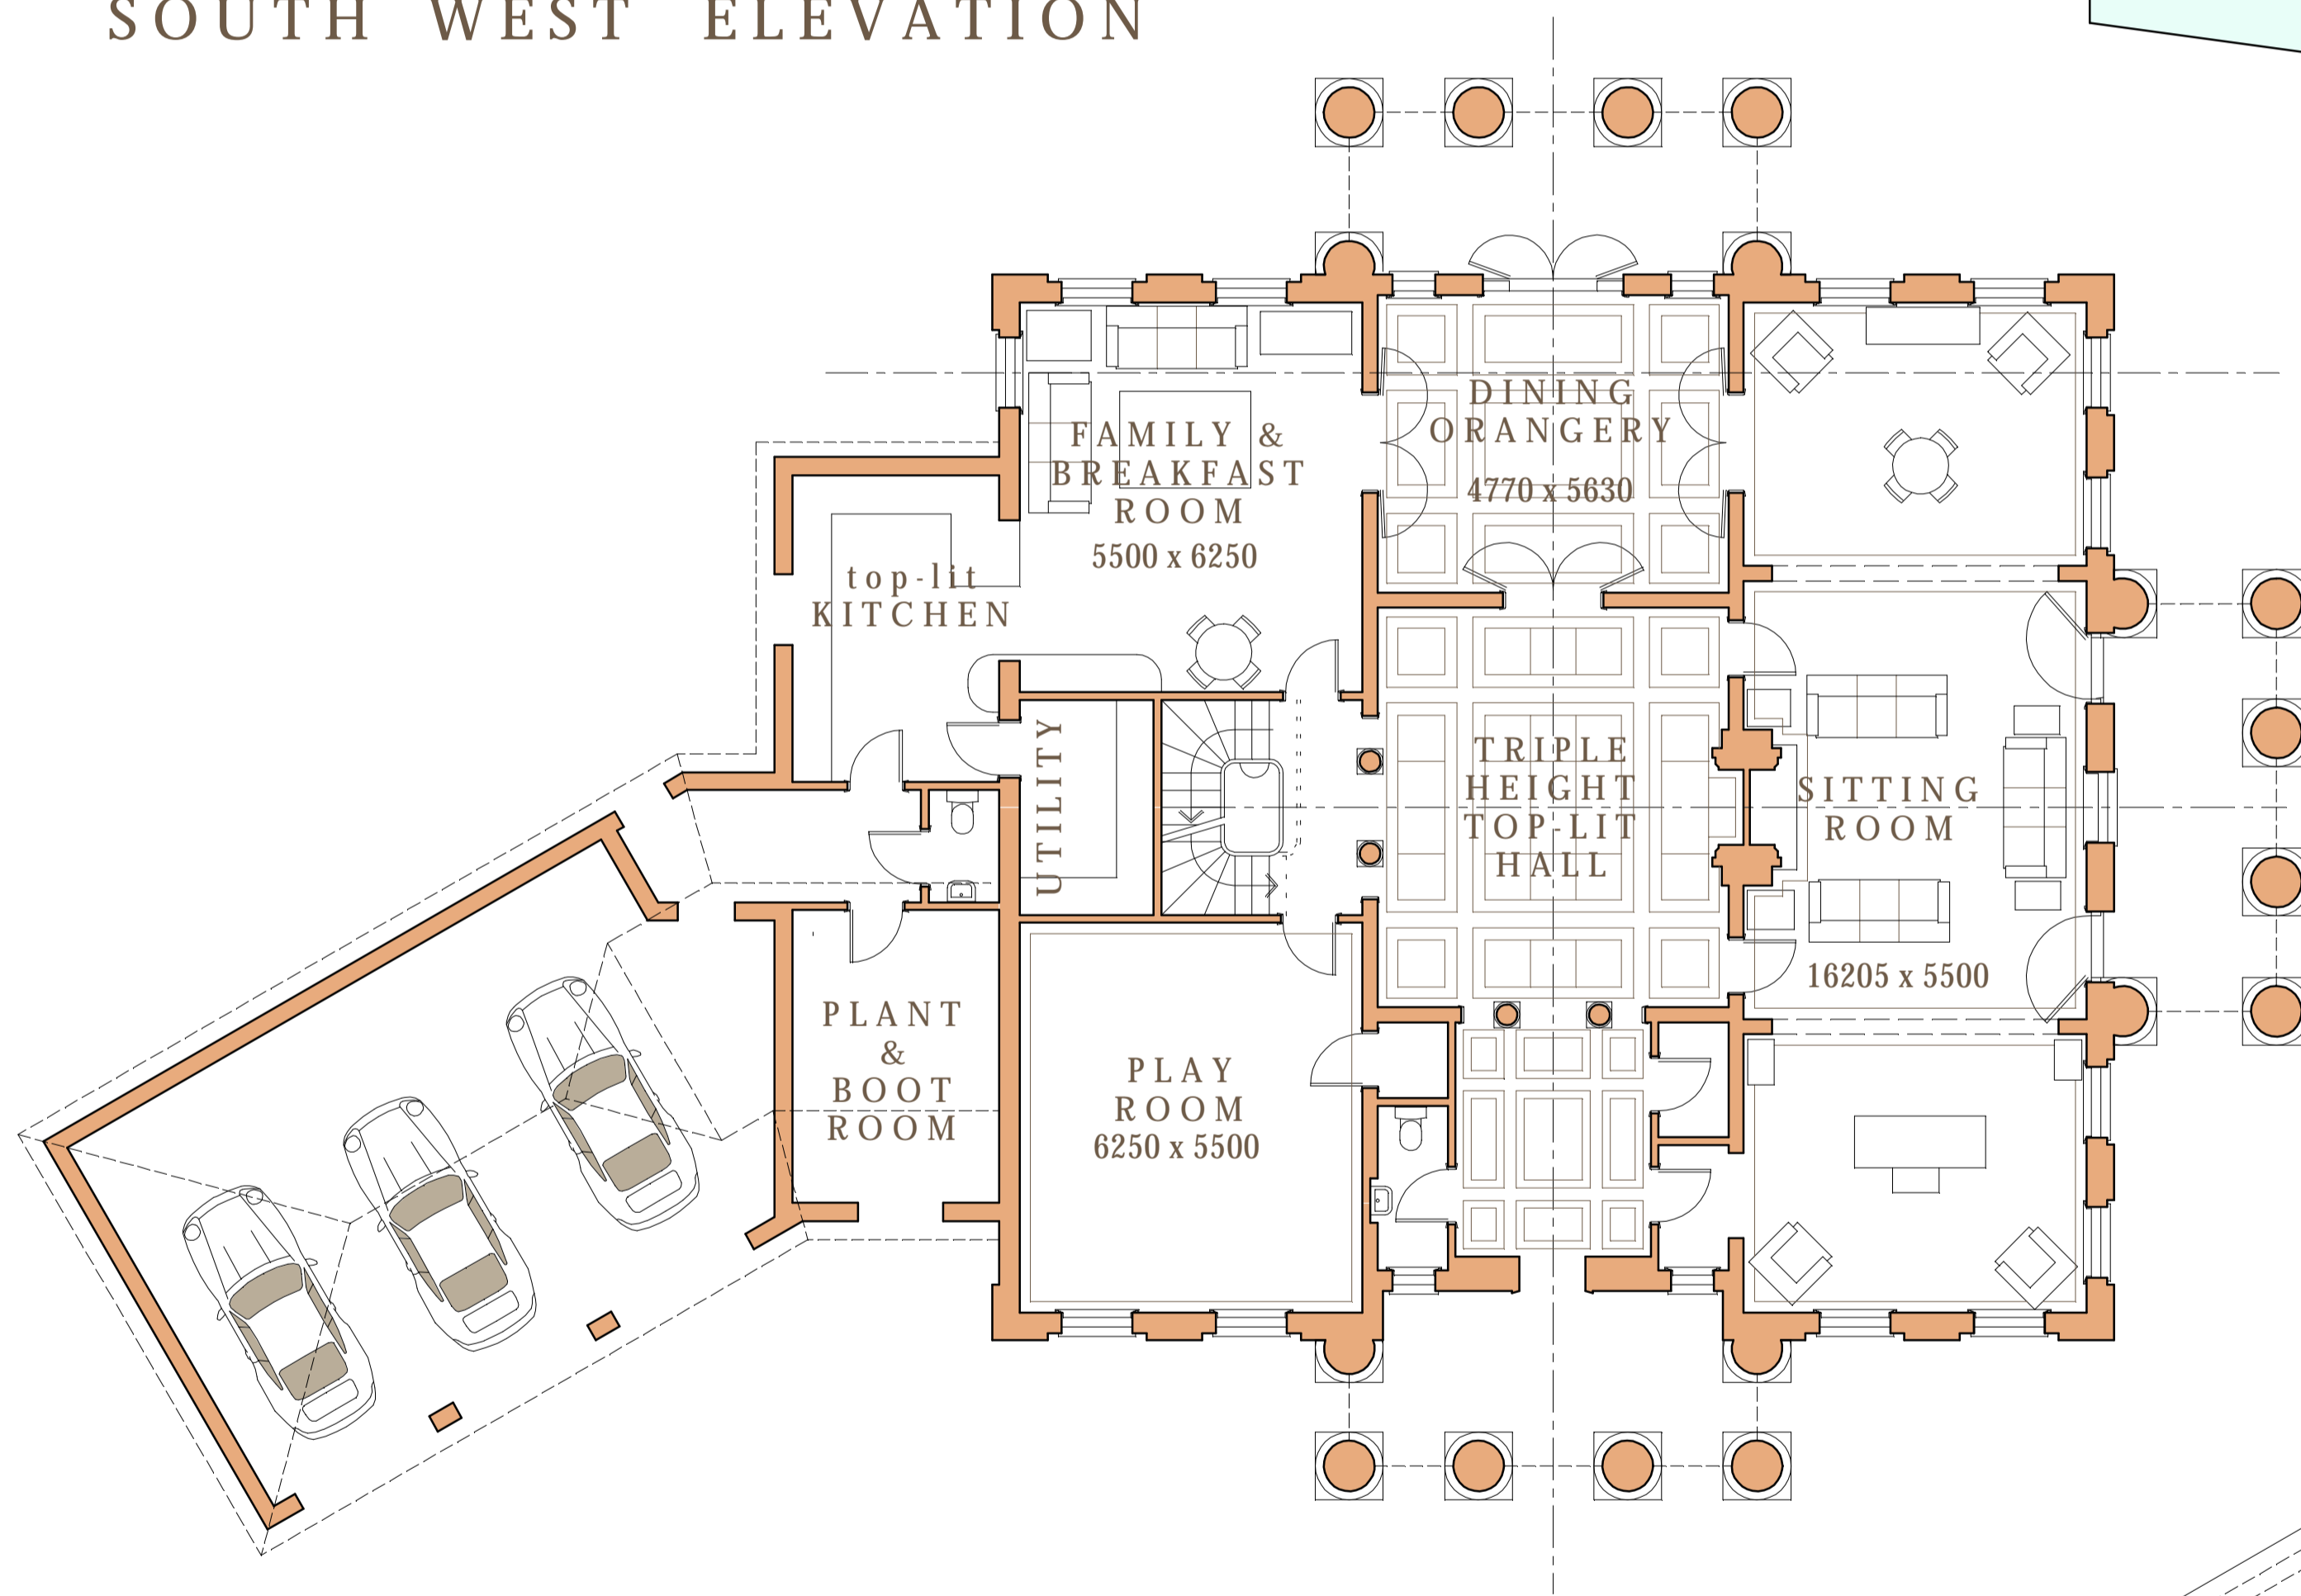

SOUTH WEST ELEVATION

This, designed in 2011, is one of three houses on a seventeen acre site, on the banks of a small lake near Virginia Water.

GROUND FLOOR PLAN

FIRST FLOOR PLAN